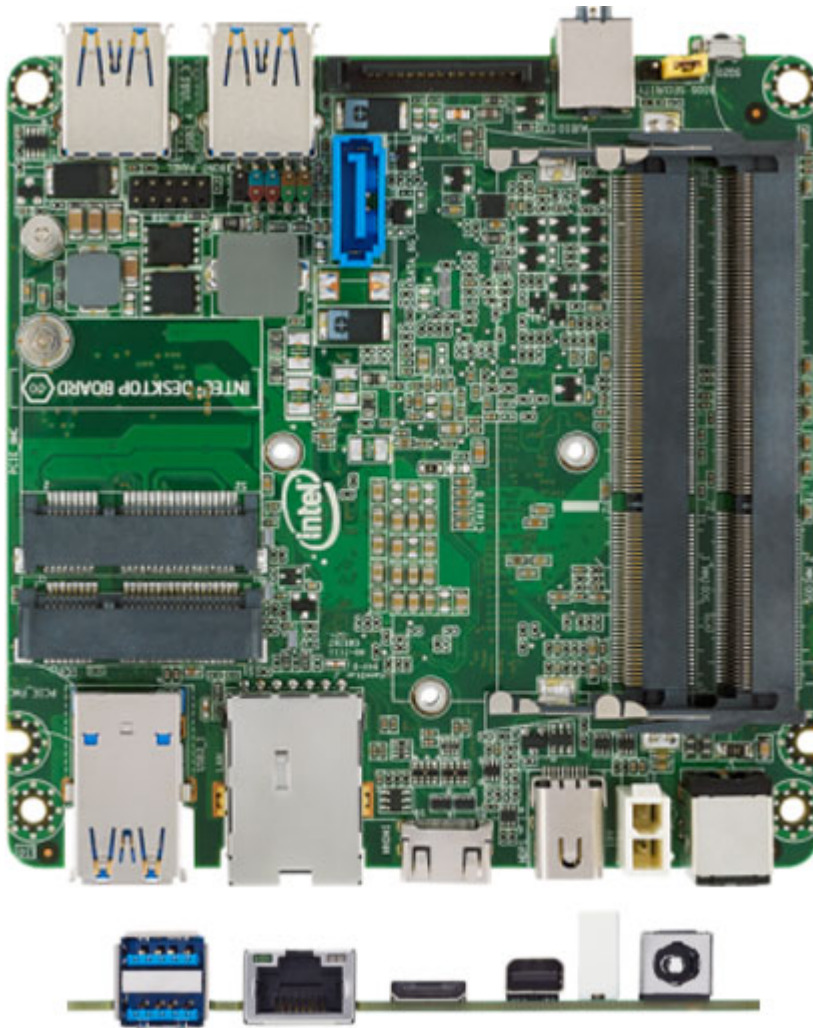

349.00 EUR

incl. 19% VAT, plus [shipping](#)

- Intel Core i5 4250-U
- Intel QM87
- 1x mini HDMI, 1x mini dP !
- 2x Mini-PCIe

**Support:**  [Specifications](#)

Sleek, shiny, and with a smaller footprint than a wireless modem, the Intel® NUC with the 4th generation Intel® Core™ i5 processor is at home in your living room, your office, or your media center. The D54250WYB SKU of Intel NUC is equipped with Intel® Turbo Boost Technology 2.0, automatically allowing processor cores to safely run faster than the base operating frequency. It also includes Intel® Rapid Start Technology, ensuring you are quickly up and running, and Intel® Smart Connect Technology to keep you up to date at all times.

The Intel NUC comes complete with Intel® HD Graphics 5000 to ensure a brilliant HD experience, Intel® Quick Sync Video for fast video encoding, and DisplayPort 1.2\* for driving 4k displays. Couple this with a stereo/mic jack along with four USB 3.0 ports and an infrared sensor for your remote control, and you can create a home entertainment system, a gaming machine, a digital jukebox, or all of the above. You can immerse yourself in movies, TV, or games in 4 inches square without the need for discrete hardware. The Intel NUC: as small as a game controller, as powerful as a jackhammer.

**Features :**

- Intel QM87
- CPU: Intel Core i5-4250U, 2x 2.60GHz, 3MB Cache, 15W TDP
- RAM: 2x DDR3 SO-DIMM
- Extension: 1x PCIe Mini Card (shared, full-size), 1x PCIe Mini Card (half-size)
- External I/O: 1x Mini HDMI 1.4a, 1x Mini DisplayPort 1.2, 4x USB 3.0, 1x Gb LAN (Intel), 3x Audio
- Internal I/O: 2x USB 2.0, 1x mSATA 6Gb/s (shared)
- Graphics: Intel HD Graphics 5000